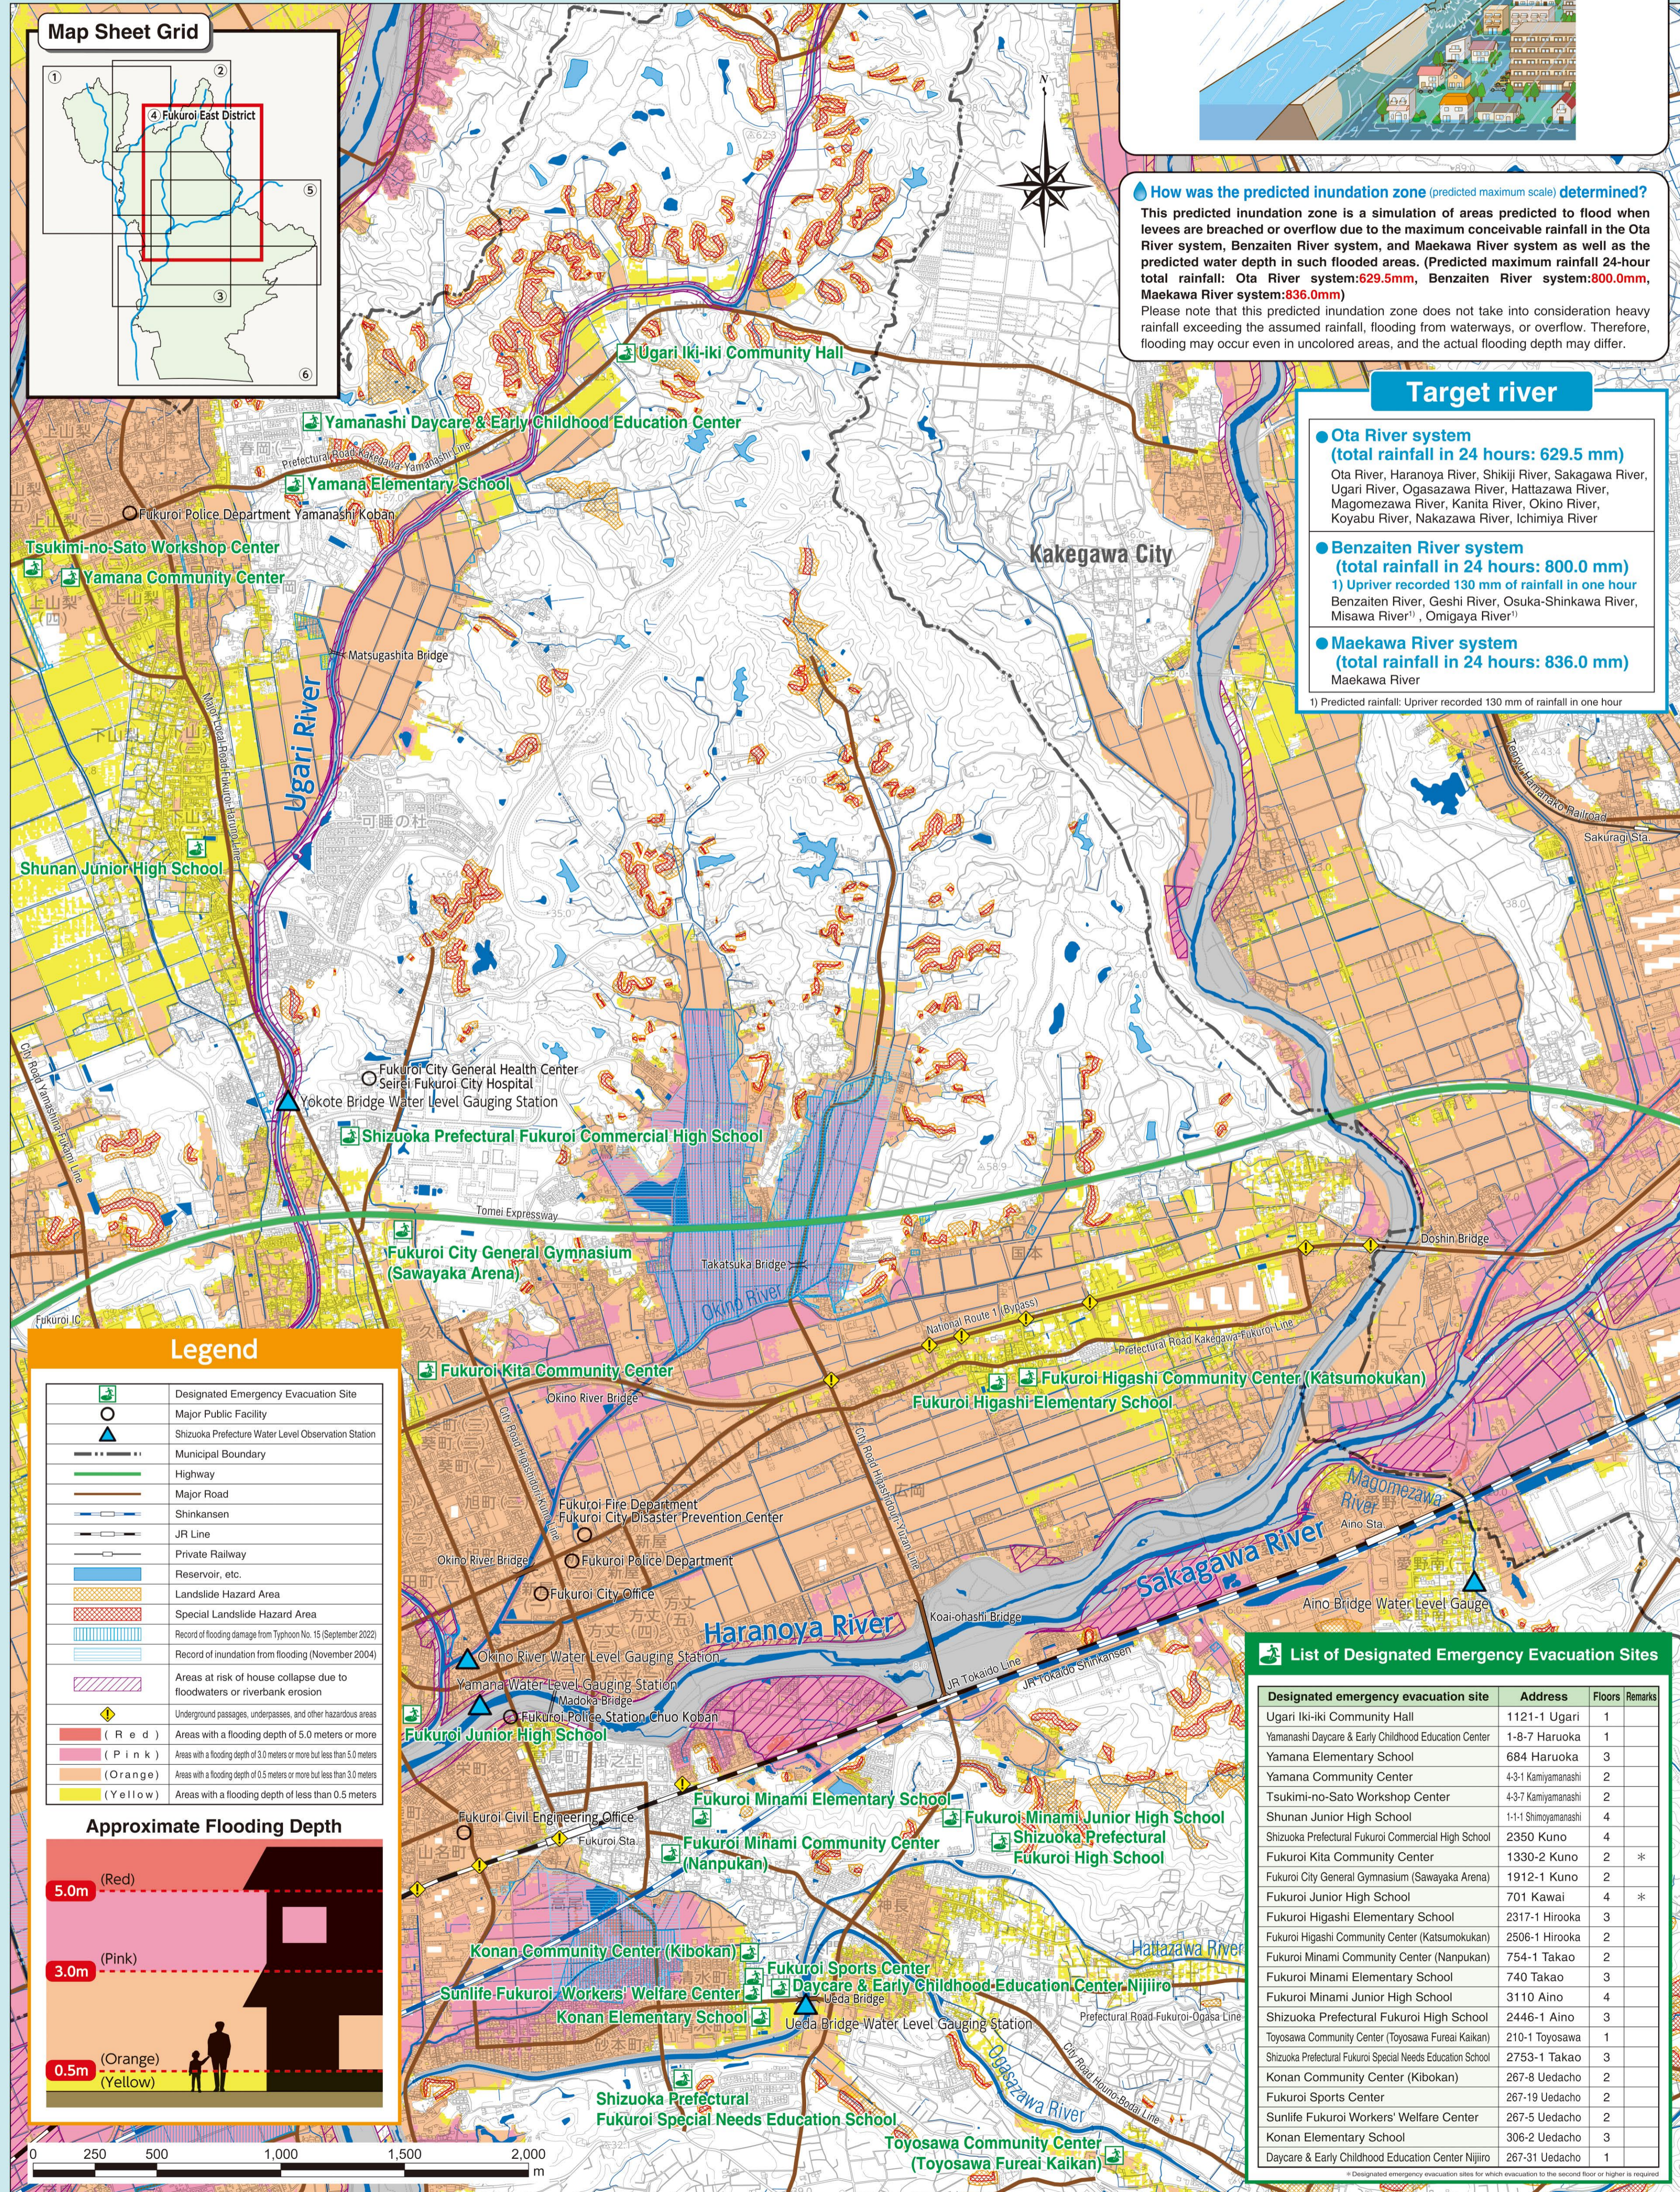

Fukuroi City Flooding Hazard Map

④ Fukuroi East District

Fukuroi City Inland Flooding Hazard Map

④ Fukuroi East District