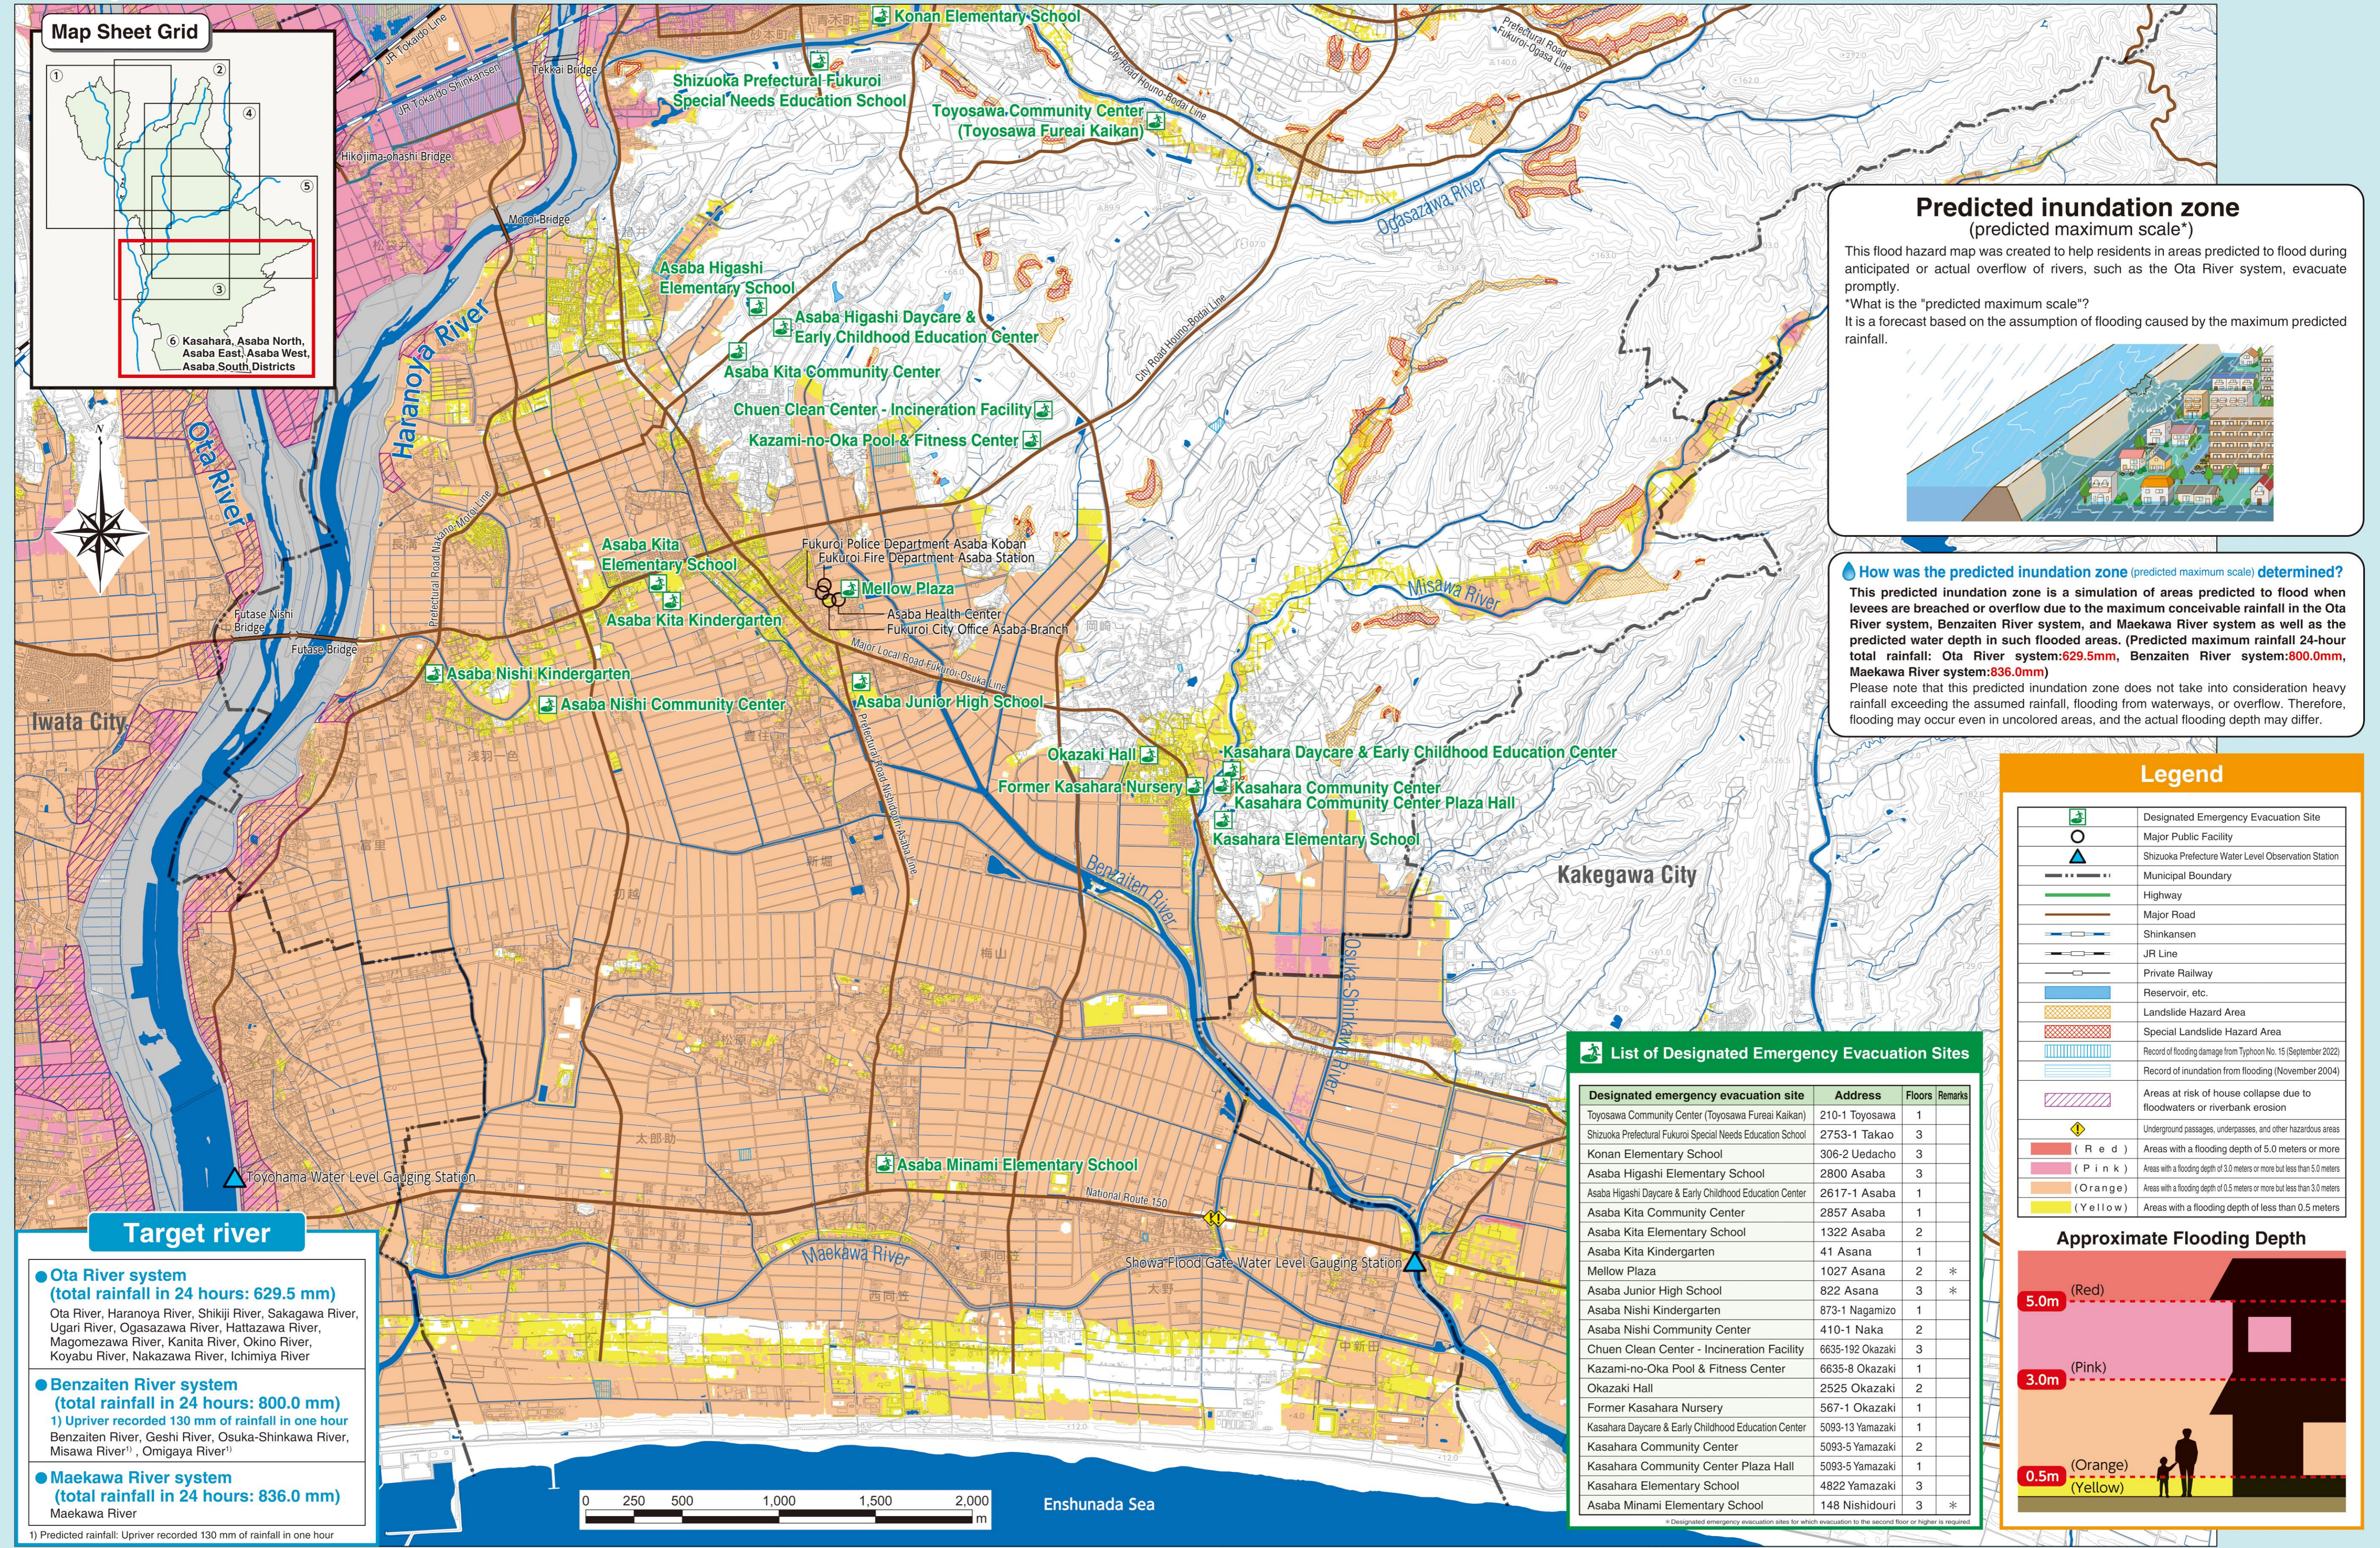

Fukuroi City Flooding Hazard Map ⑥ Kasahara, Asaba North, Asaba East, Asaba West, Asaba South Districts

Fukuroi City Inland Flooding Hazard Map ⑥ Kasahara, Asaba North, Asaba East, Asaba West, Asaba South Districts