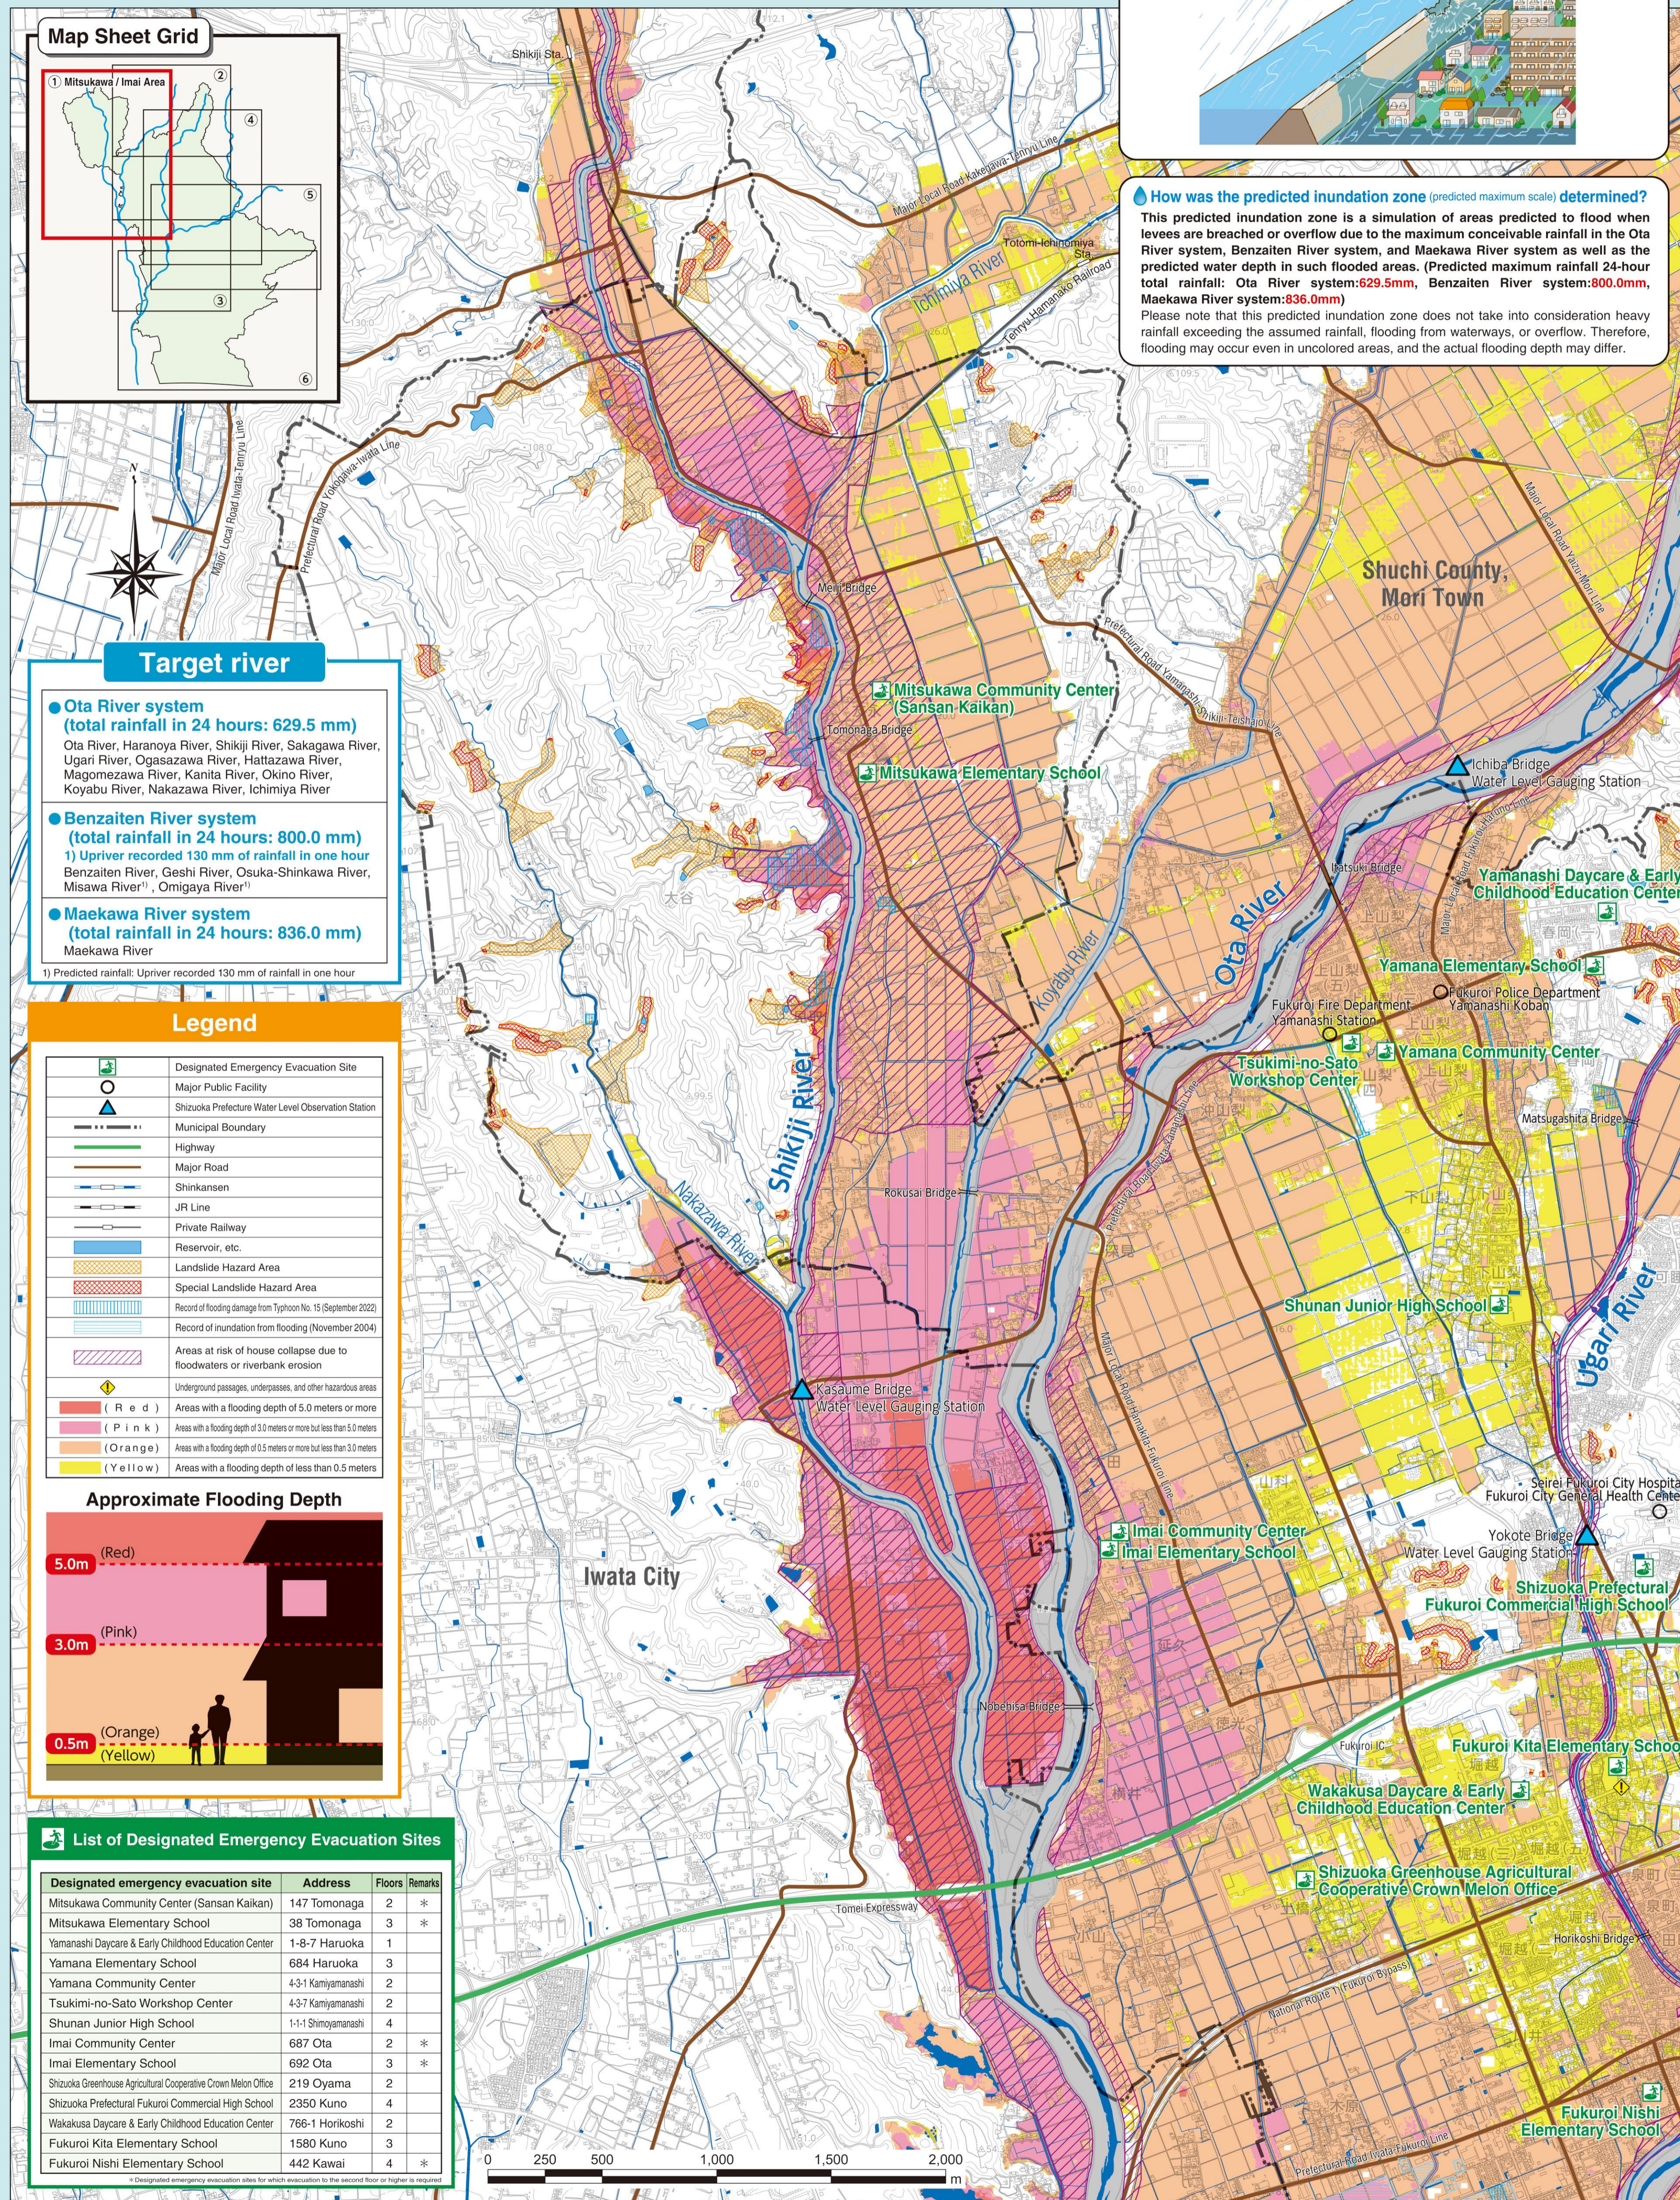

# Fukuroi City Flooding Hazard Map

## ① Mitsukawa / Imai Area

# Fukuroi City Inland Flooding Hazard Map