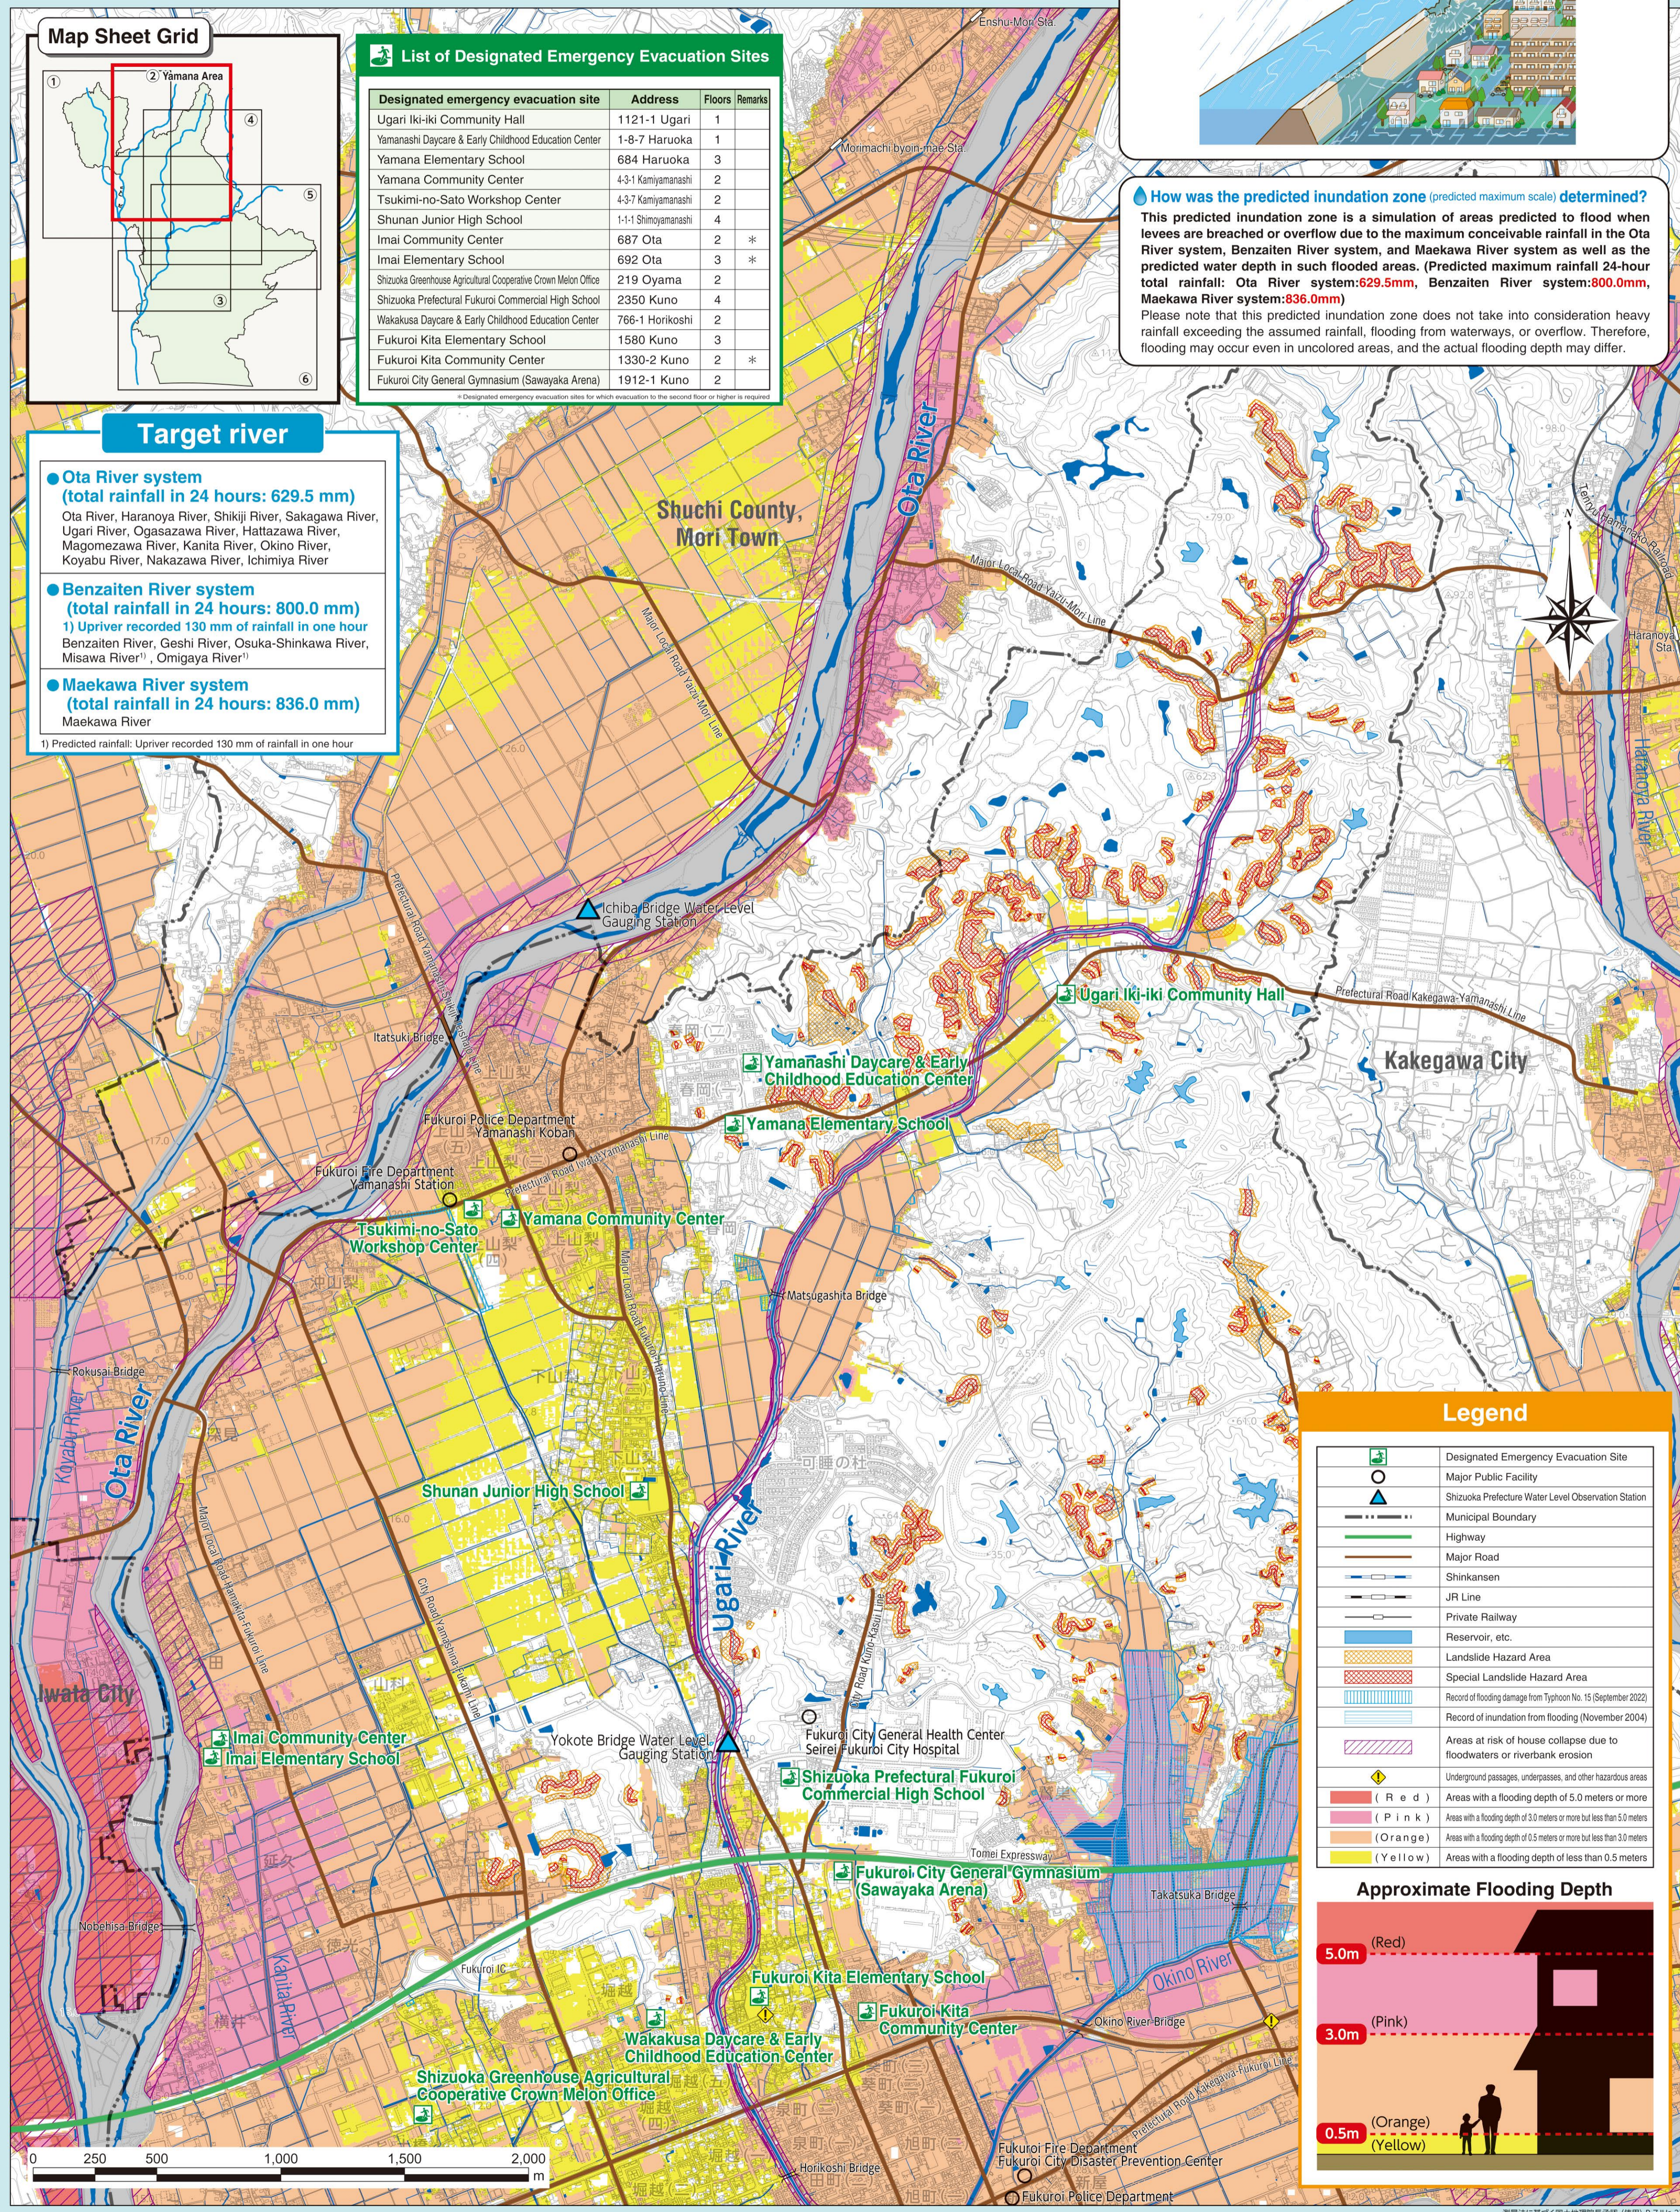

# Fukuroi City Flooding Hazard Map

## ② Yamana Area

# Fukuroi City Inland Flooding Hazard Map